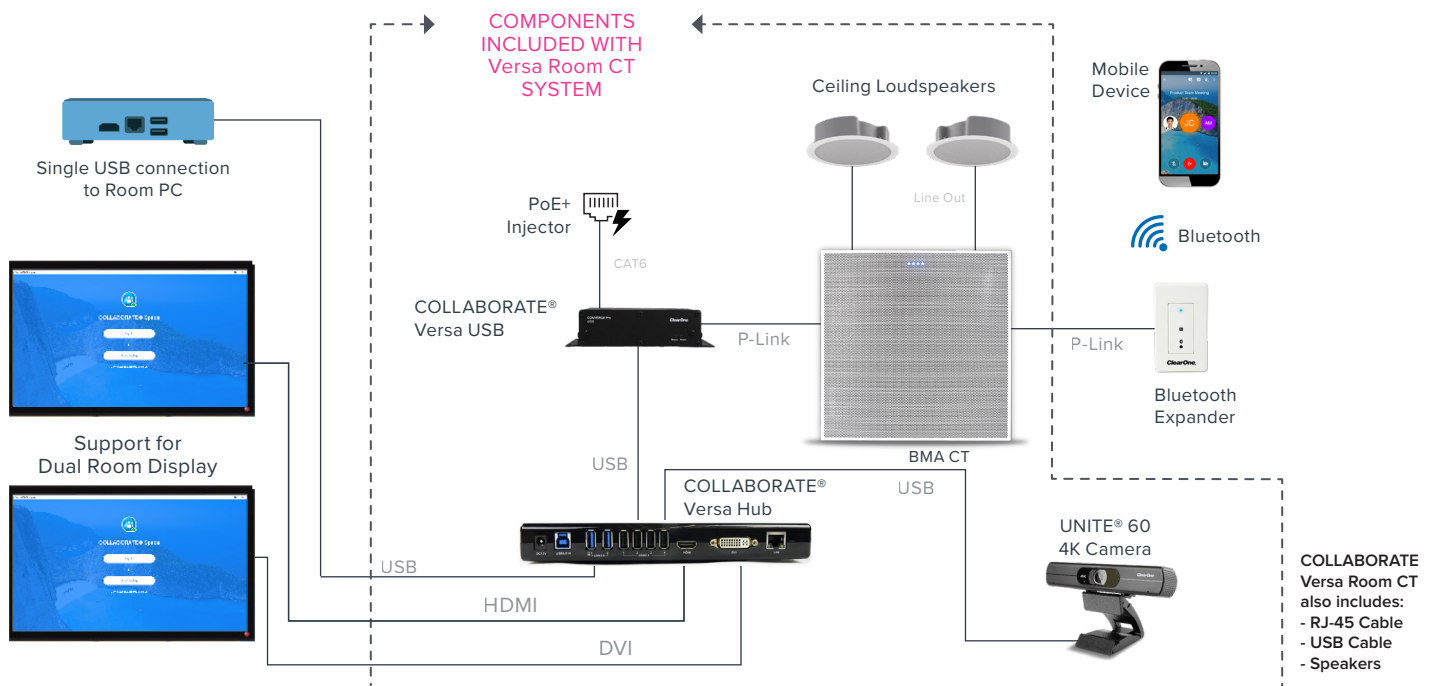

COLLABORATE® Versa™ Room CT

COLLABORATE Versa Room CT provides all of the equipment and accessories needed for room cloud-based conferencing with no DSP mixer needed – just connect it to a computer and displays. Add ClearOne's Wall-Mount Bluetooth Expander to enable mobile devices to join the conference wirelessly.

COLLABORATE Versa Room CT using room PC and 2 room displays, with optional ClearOne Wall-Mount Bluetooth Expander